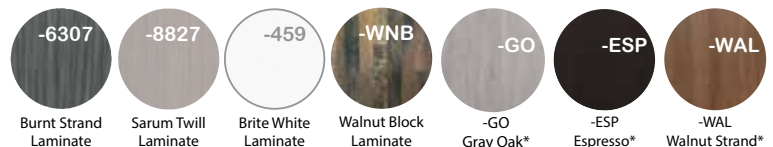

Laminate Work Surfaces

In-Stock Laminates, Top Only with Grommets

Burnt Strand Laminate

Sarum Twill Laminate

Brite White Laminate

Walnut Block Laminate

-GO Gray Oak*

-ESP Espresso*

-WAL Walnut Strand*

- *OFD-TOP3624M - 36"x24" with a 2 1/4" Center Grommet.....List $410
- *OFD-TOP4224M - 42"x24" with a 2 1/4" Center Grommet.....List $420
- OFD-TOP4824M - 48"x24" with a 2 1/4" Center Grommet.....List $425
- OFD-TOP4830M - 48"x30" with a 2 1/4" Center Grommet.....List $570
- OFD-TOP6024M - 60"x24" with two 2 1/4" Grommets .....List $525
- OFD-TOP6030M - 60"x30" with two 2 1/4" Grommets .....List $625
- *OFD-TOP6624M - 66"x24" with two 2 1/4" Grommets.....List $665
- OFD-TOP6630M - 66"x30" with two 2 1/4" Grommets .....List $680
- OFD-TOP7224M - 72"x24" with two 2 1/4" Grommets .....List $695
- OFD-TOP7230M - 72"x30" with two 2 1/4" Grommets .....List $700
- *OFD-TOP7236M - 72"x36" with two 2 1/4" Grommets.....List $750

Get rid of the clutter!!

NEW now add a center drawer!

New center drawers can now fit under our Lift it Desks. Screws into underside of work surface.

(-BLK) Black

Available in Black (-BLK), White (-WH), and Brushed Silver (-BS)

*Gray Oak Tops not available in 36x24, 66x24 and 72x36; Espresso and Walnut Strand Tops not available in 36x24, 42x24, 66x24 and 72x36