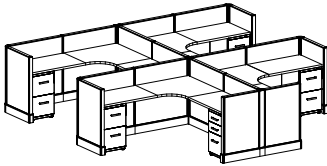

Ultra2 Panel System | Typical

OFD-U2-39N-6X6C-4
39"H 4-Pod Workstation
6'x6'
NON-POWERED Workstations,
includes a BBF and FF Pedestal
per Station
List $28,485
List per Station $7,122