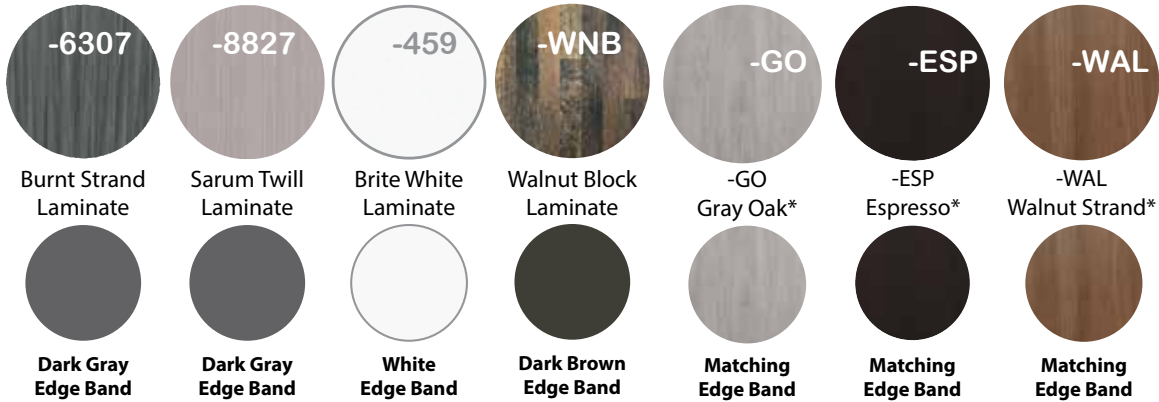

IN-STOCK FINISHES

Work Surface Laminate Choices

1/4" Frosted Glass

1/4" Acrylic Screens

Frosted Screens are TRANSLUCENT!

1/4" Sea Board Screens