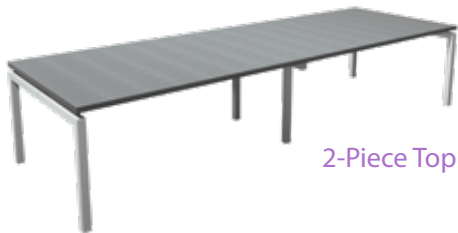

OFD-BI48120CONF - 48"x120" Conf Table Top, Includes (3) 48" Legs..... List $4,405

2-Piece Top

OFD-BI48144CONF - 48"x144" Conf Table Top, Includes (3) 48" Legs..... List $5,105

30" H

38.5" H