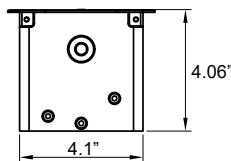

OFDTABLEPOWER-BS - Table Power Insert, 16"W x 4.88"D..... List $980