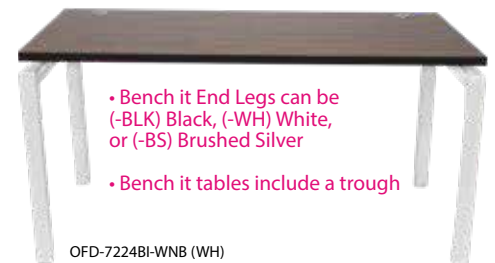

- "T" Leg comes in (-BS) Brushed Silver
- 60" & 72" wide table includes 48" stretcher bar

OFD-6030TC-GO

- Post Leg comes in (-BS) Brushed Silver
- 60" & 72" wide table includes 48" stretcher bar

OFD-6030PC-WAL