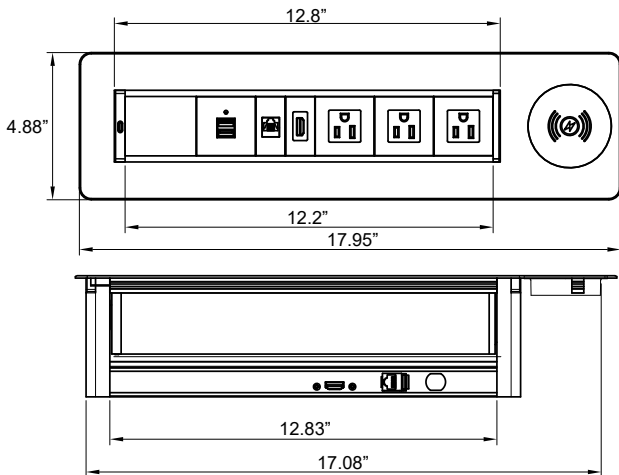

Desk Top Power

3 Plug, 1 USB A, 1 USB C

Grommet or Clamp Mount

DTP311- Pwr Block w/3 Outlets, 1 USB A, 1 USB C, Grommet or Clamp Mount, Black (-BLK), Brushed Silver (-BS), White(-WH).....List $380

Table Top Power Insert

Fits any work surface top, Brushed Silver

$980

See
Page 5 for
NEW Power
Conference
Tables!

- 18"W x 4.88"D
- Electric Flip Cover
- Brushed Silver Finish
- Black Face Inside
- 3 Power Plugs
- 2 USB, 5V 2.1 Amp
- 1 HDMI
- 1 RJ45 Plug
- Wireless Phone Charging Pod
- 60" Plug-in Cord
- Power Accessible from Both Sides when Cover is Flipped Up

OFDTABLEPOWER-BS - Table Power Insert, 16"W x 4.88"D..... List $980

Metal Magnetic Wire Manager

*Easily fits on any of our metal Collaborate it bases or legs
Get rid of those messy wires*

OFD-CIWM-BS

Brushed Silver Magnetic Wire Manager

OFD-CIWM-BLK

Black Magnetic Wire Manager

OFD-CIWM-WH

White Magnetic Wire Manager
List $150