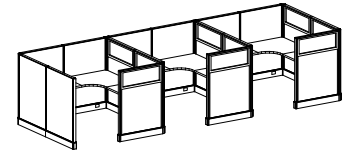

OFD-U2-53GPE-6X6C-3
53"H 3-Pod Workstation
6'x6'
POWERED Workstations,
includes Partial-Glazed Panels,
and a BBF Pedestal per Station
List $30,555
List per Station $10,185