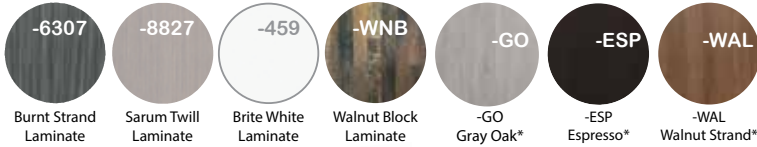

bench it. parts

In-Stock Laminate Work Surfaces (includes trough)

OFD-BI4824TWS - 48"x24" with Wire Mgt Trough, (1) Grommet.....List $600
OFD-BI4830TWS - 48"x30" with Wire Mgt Trough, (1) Grommet.....List $745