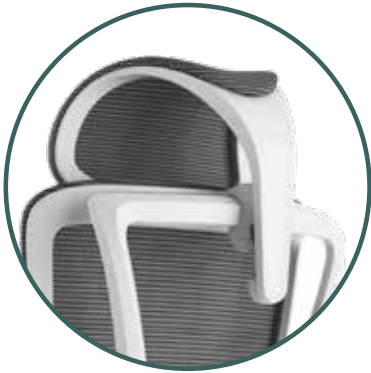

FEATURES:

- Black Frame with Dark Gray Mesh or Gray Frame with Light Gray or Dark Gray Mesh
- Height Adjustable
- Only for OFDK200-