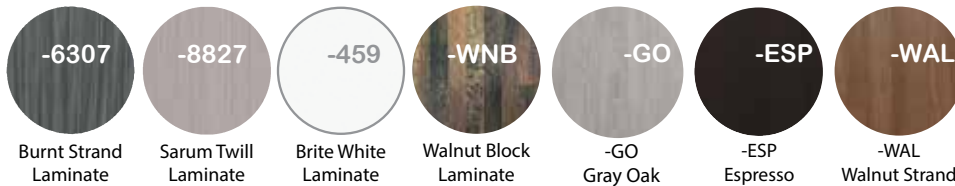

NEW
IMPROVED
BASES

FLIP SERIES

COLLABORATE IT TRAINING TABLE TOPS

COLLABORATE IT TOPS:

- 1-1/8" THERMALLY FUSED LAMINATE TOPS WITH 3MM PVC EDGES AND GROMMETS
- 48 x 24 TOPS HAVE 1 CENTER GROMMET
- 60 x 24 and 72 x 24 TOPS HAVE 2 GROMMETS
- SIZES AVAILABLE: 48 x 24, 60 x 24 and 72 x 24

NEW
IMPROVED
BASES
48 X 24
SARUM TWILL TOP W/
BRUSHED SILVER BASE SHOWN