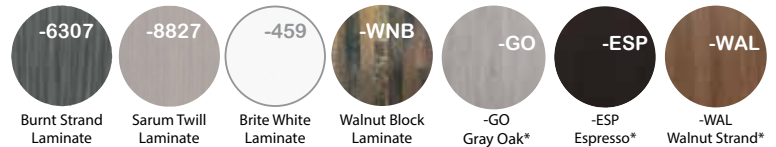

Laminate Work Surfaces

In-Stock Laminates, Top Only with Grommets

OFD-TOP4824M - 48"x24" with a 2 1/4" Center Grommet.....List $425
OFD-TOP4830M - 48"x30" with a 2 1/4" Center Grommet .....List $570
OFD-TOP6024M - 60"x24" with two 2 1/4" Grommets.....List $525
OFD-TOP6030M - 60"x30" with two 2 1/4" Grommets.....List $625