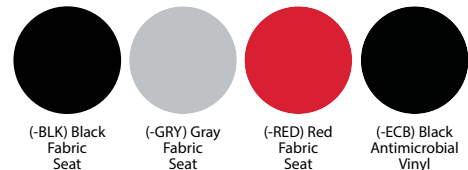

Y-2 SERIES

OFD1122ST-BLK

Black Fabric Seat

List \$1,055

OFD1122ST-

(-ECB) or Color Fabric Seat

List \$1,115

OFD1122ST-ECB SHOWN