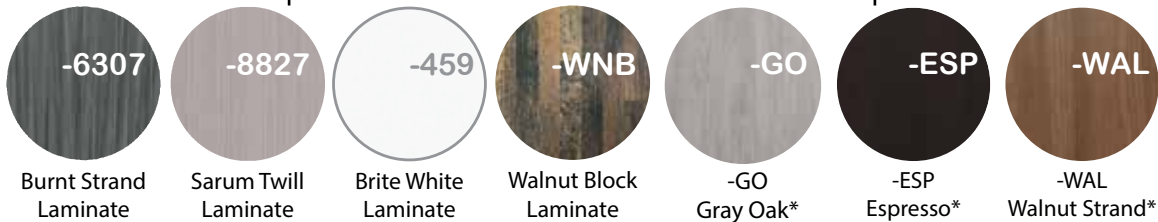

Collaborate it Laminate Choices