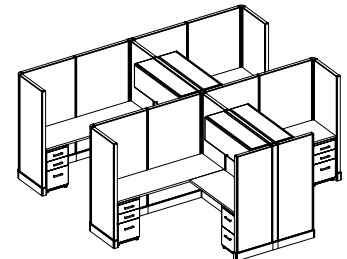

OFD-U2-67N-6X6S-4
67"H 4-Pod Workstation
6'x6'
NON-POWERED Workstations,
includes a BBF, FF, and
48" Flipper Door Unit per Station
List $34,050
List per Station $8,513