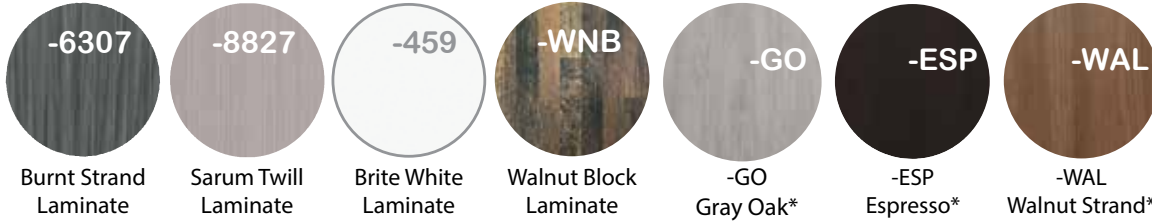

54 we stock it.

*Gray Oak Tops not available in 36x24, 66x24 and 72x36; Espresso and Walnut Strand Tops not available in 36x24, 42x24, 66x24 and 72x36

A-FRAME DESKING SERIES PARTS

A-FRAME Desking parts

In-Stock Collaborate it Work Surfaces (includes stretcher)