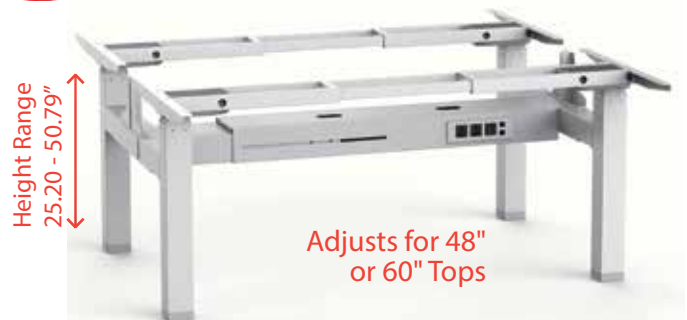

3 Stage Double Bank

Electric Ht. Adj. Base with Built-in Beam
Multiple Memory Presets, USB, and LED Display

Adjusts for 48"
or 60" Tops

OFD-CI3DBLELBASE-BLK - 3 Stage Double Electric Base, Black..... List $3,780
OFD-CI3DBLELBASE-BS - 3 Stage Double Electric Base, Brushed Silver..... List $3,780
OFD-CI3DBLELBASE-WH - 3 Stage Double Electric Base, White..... List $3,780