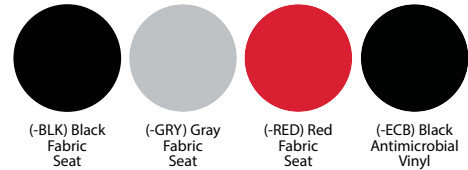

List \$860

OFD-RI8815D-ECB SHOWN
with ARMS FLIPPED UP

(-BLK) Black
Fabric
Seat

(-ECB) Black
Eco Leather

FEATURES:

- Breathable Black Mesh Back with Built-in Lumbar Support
- Thick Padded Seat Available in (-ECB) Black Eco Leather with Reverse Stitching or (-BLK) Black Fabric Seat
- One-Touch Pneumatic Seat Height Adjustment
- Tilt Lock
- Padded Flip Arms to Match Seat
- Adjustable Chrome Foot Ring
- Height Adjustment: 23.9" - 30.6"
- Black Nylon Base with Dual Wheel Carpet Casters
- 250 lb Weight Capacity

ZAPP-2 SERIES

OFD500ST-BLK

Black Fabric Seat

List \$1,050

OFD500ST-

(-ECB) or Color Fabric Seat

List \$1,110

OFD500ST-GRY SHOWN