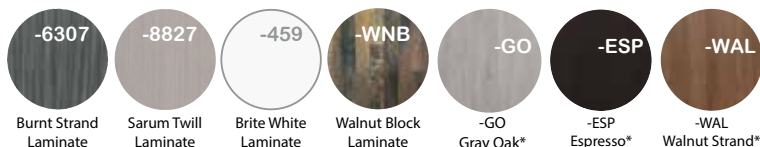

Laminate Work Surfaces

In-Stock Laminates, Top Only with Grommets

- OFD-TOP6024M - 60"x24" with two 2 1/4" Grommets List \$525
- OFD-TOP6030M - 60"x30" with two 2 1/4" Grommets List \$625
- *OFD-TOP6624M - 66"x24" with two 2 1/4" Grommets List \$665
- OFD-TOP6630M - 66"x30" with two 2 1/4" Grommets List \$680
- OFD-TOP7224M - 72"x24" with two 2 1/4" Grommets List \$695
- OFD-TOP7230M - 72"x30" with two 2 1/4" Grommets List \$700
- *OFD-TOP7236M - 72"x36" with two 2 1/4" Grommets List \$750