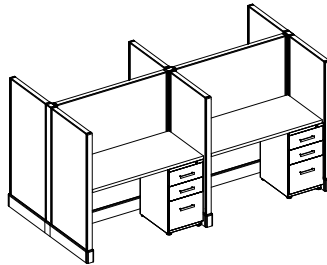

OFD-U2-53N-4X2TMD-4
53"H 4-Pod Workstation
4'x2'
NON-POWERED Workstations,
includes a BBF Pedestal
per Station
List $12,785
List per Station $3,196