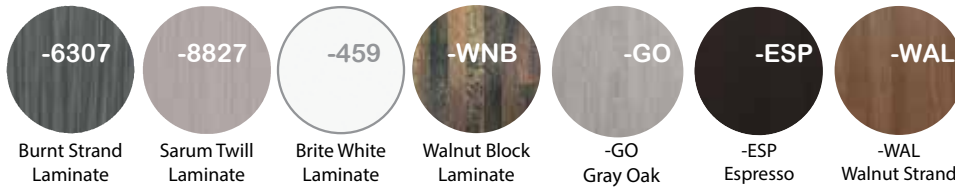

T-FLIP SERIES

COLLABORATE IT TRAINING TABLE TOPS

COLLABORATE IT TOPS:

- 1-1/8" THERMALLY FUSED LAMINATE TOPS WITH 3MM PVC EDGES AND GROMMETS
- 48 x 24 and 48 x 30 TOPS HAVE 1 CENTER GROMMET
- 60 x 24, 60 x 30, 72 x 24, and 72 x 30 TOPS HAVE 2 GROMMETS
- SIZES AVAILABLE: 48 x 24, 48 x 30, 60 x 24, 60 x 30, 72 x 24, and 72 x 30