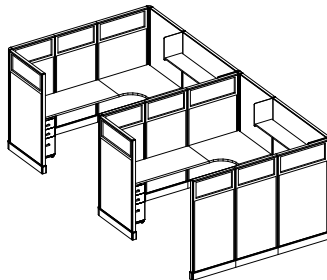

OFD-U2-67GPN-8X8C-2
67"H 2-Pod Workstation
8'x8'
NON-POWERED Workstations,
includes Partial-Glazed Panels, BBF,
Lateral File, and 60" Full-shelf per Station
List $30,480
List per Station $15,240