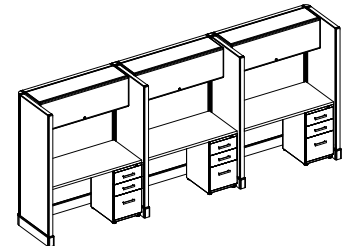

OFD-U2-67E-4X2TMS-3
67"H 3-Pod Workstation
4'x2'
POWERED Workstations,
includes a BBF and 48" Flipper
Door Unit per Station
List $16,270
List per Station $5,424