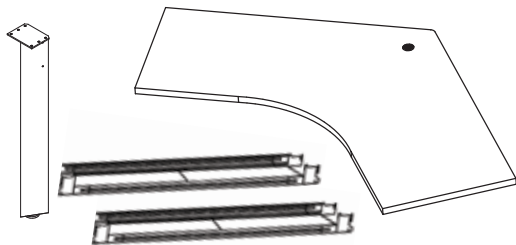

OFD-BI4824TWS - 48"x24" with Wire Mgt Trough, (1) Grommet.....List \$600
 OFD-BI4830TWS - 48"x30" with Wire Mgt Trough, (1) Grommet.....List \$745

OFD-BI6024TWS - 60"x24" with Wire Mgt Trough, (2) Grommets.....List \$700
 OFD-BI6030TWS - 60"x30" with Wire Mgt Trough, (2) Grommets.....List \$800
 *OFD-BI6624TWS - 66"x24" with Wire Mgt Trough, (2) Grommets.....List \$840
 OFD-BI6630TWS - 66"x30" with Wire Mgt Trough, (2) Grommets.....List \$855
 OFD-BI7224TWS - 72"x24" with Wire Mgt Trough, (2) Grommets.....List \$870
 OFD-BI7230TWS - 72"x30" with Wire Mgt Trough, (2) Grommets.....List \$875
 *OFD-BI7236TWS - 72"x36" with Wire Mgt Trough, (2) Grommets.....List \$925