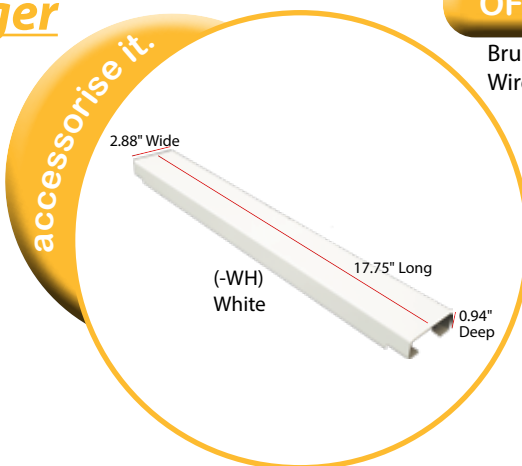

OFDTABLEPOWER-BS - Table Power Insert, 16"W x 4.88"D..... List \$980

Metal Magnetic Wire Manager

*Easily fits on any of our metal Collaborate it bases or legs
Get rid of those messy wires*

(Magnetic Wire Manager shown on Lift it. Base)