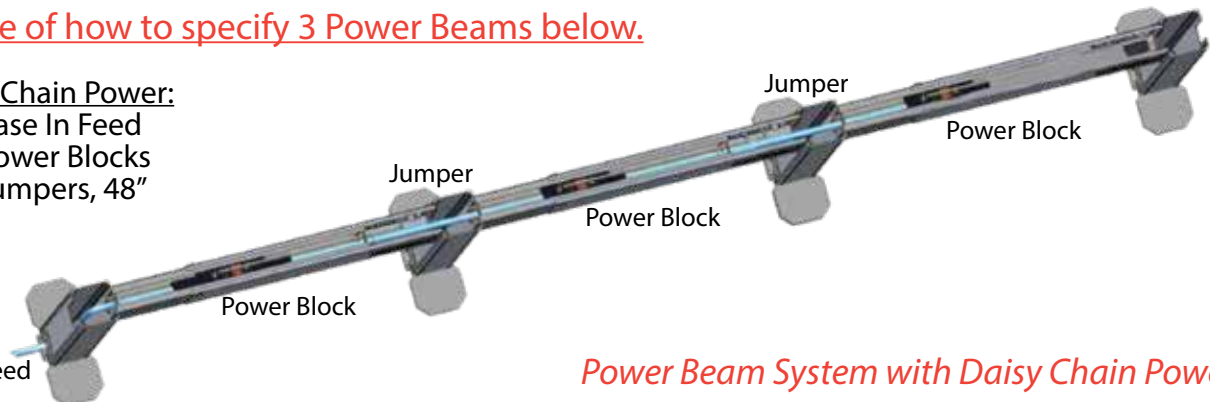

Example of how to specify 3 Power Beams below.

- To Daisy Chain Power:
- 1 Each Base In Feed
- 3 Each Power Blocks
- 2 Each Jumpers, 48"

Power Beam System with Daisy Chain Power

In single applications, the plug can be routed out the grommet in the end leg, and plugged directly into the wall.

In 2 or more beams in a row, internal power blocks, jumpers, and a base in feed are required to connect to the building power (*Building connection REQUIRED by an Electrician*), and the power panels are plugged into the power blocks inside the trough channel to power the external power panel.