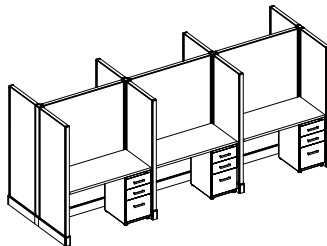

OFD-U2-67E-4X2TMD-6
67"H 6-Pod Workstation
4'x2'
POWERED Workstations,
includes a BBF Pedestal
per Station
List $22,535
List per Station $3,755