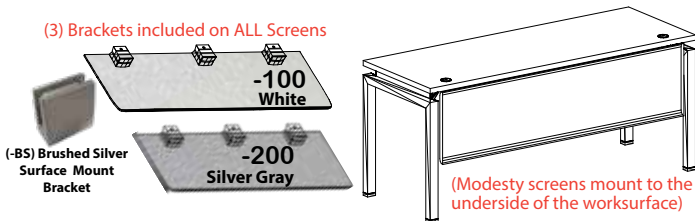

Modesty Screens

for Underside of Work Surface

(3) Brackets included on ALL Screens

1. OFD-BI1846SB - 1/4" Sea Board Screen for 60" Desk, 46" x 18" ..... List $440
   - OFD-BI1858SB - 1/4" Sea Board Screen for 66" Desk, 58" x 18" ..... List $485
   - OFD-BI1864SB - 1/4" Sea Board Screen for 72" Desk, 64" x 18" ..... List $510
2. (Not recommended on Connect it Product)

Sea Board Screens

For 12" High, (screens only - must add brackets)

- OFD-CISCREENTOP1222SB - 1/4" Sea Board Screen for 24" Work Surface, 22" x 12" ..... List $105
- OFD-CISCREENTOP1228SB - 1/4" Sea Board Screen for 30" Work Surface, 28" x 12" ..... List $140
- OFD-CISCREENTOP1246SB - 1/4" Sea Board Screen for 48" Work Surface, 46" x 12" ..... List $165
- OFD-CISCREENTOP1258SB - 1/4" Sea Board Screen for 60" Work Surface, 58" x 12" ..... List $200
- OFD-CISCREENTOP1264SB - 1/4" Sea Board Screen for 66" Work Surface, 64" x 12" ..... List $220
- OFD-CISCREENTOP1270SB - 1/4" Sea Board Screen for 72" Work Surface, 70" x 12" ..... List $240

For 18" High, (screens only - must add brackets)